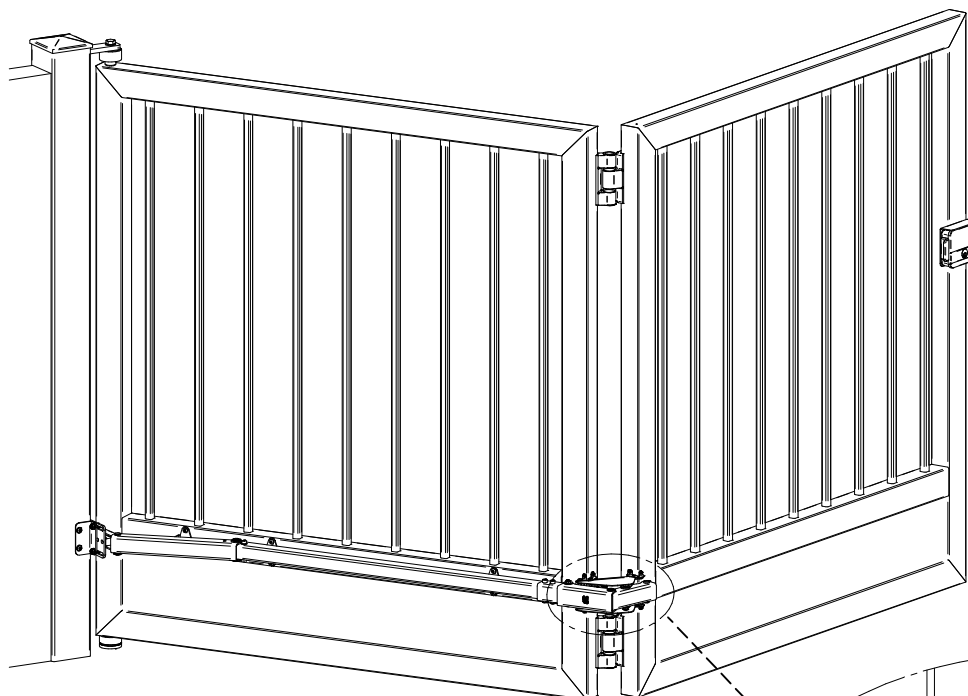

Maintenance

To maintain these articles in good and safe working conditions it is necessary to follow these steps:

1. After assembly, perform some manual opening and closing cycles, and search for loosen parts or elements that may create resistance due to friction.
2. Periodically, check for loosen bolts and nuts and make sure the system is properly lubricated.