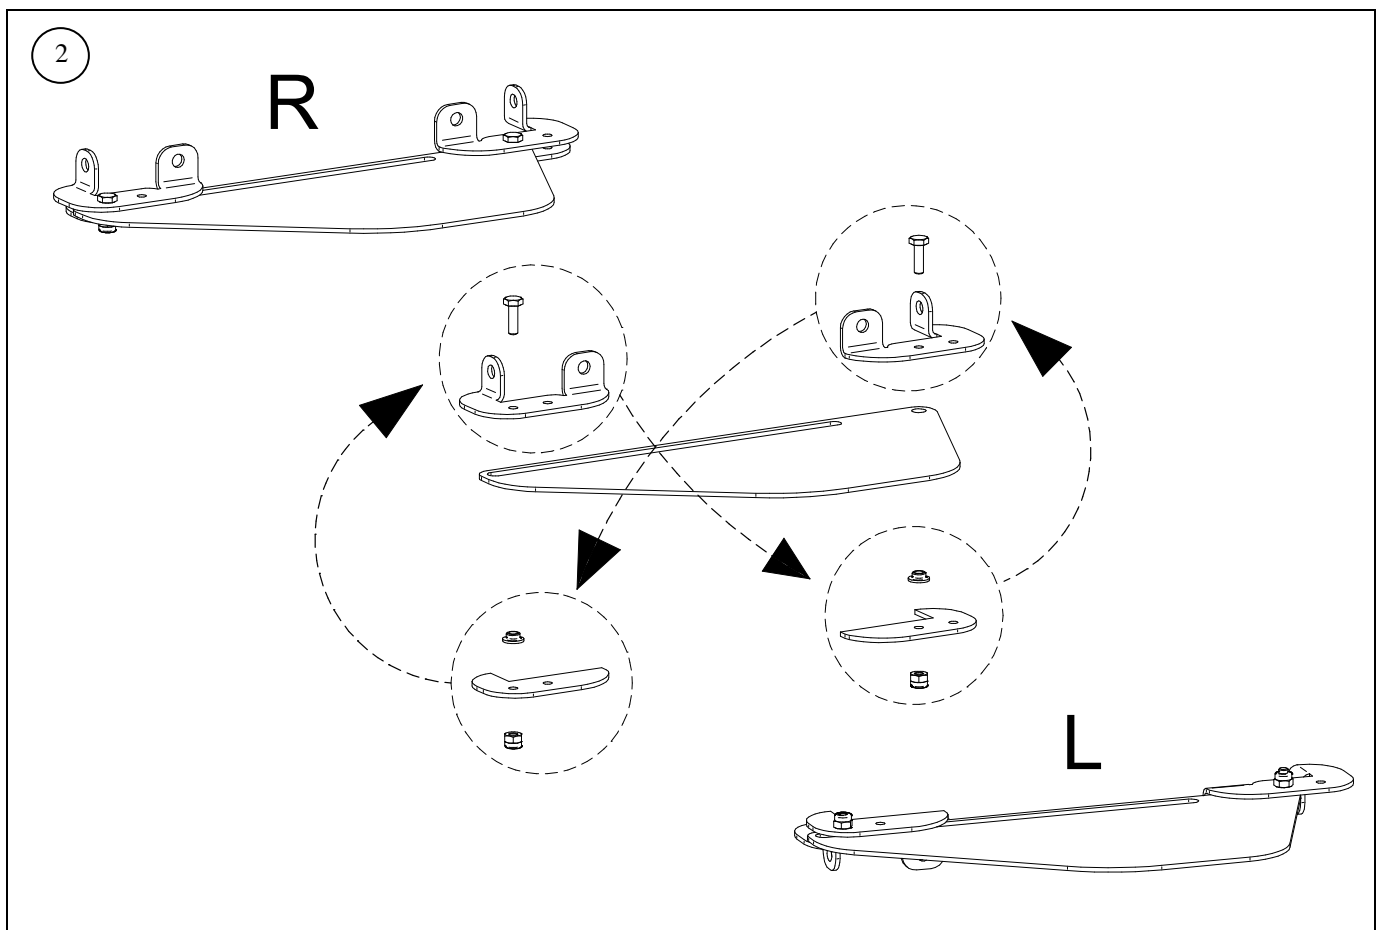

Attenzione: una installazione non conforme alla procedura illustrata e/o l'omissione delle corretta manutenzione potrebbero causare malfunzionamenti del cancello, compromettendo la sicurezza di persone e cose adiacenti.