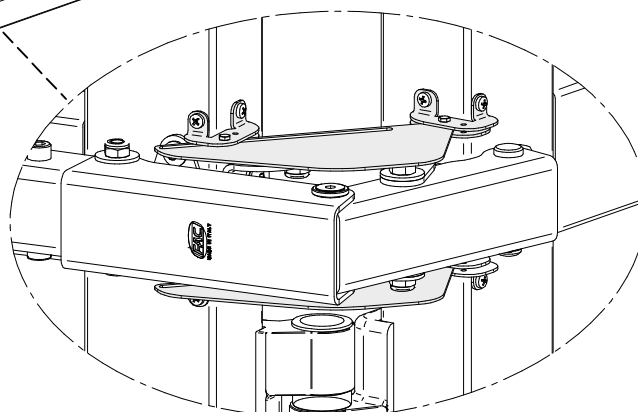

Maintenance

To maintain these articles in good and safe working conditions it is necessary to follow these steps:

1. After assembly, perform some manual opening and closing cycles, and search for loosen parts or elements that may create resistance due to friction.
2. Periodically, check for loosen bolts and nuts and make sure the system is properly lubricated.