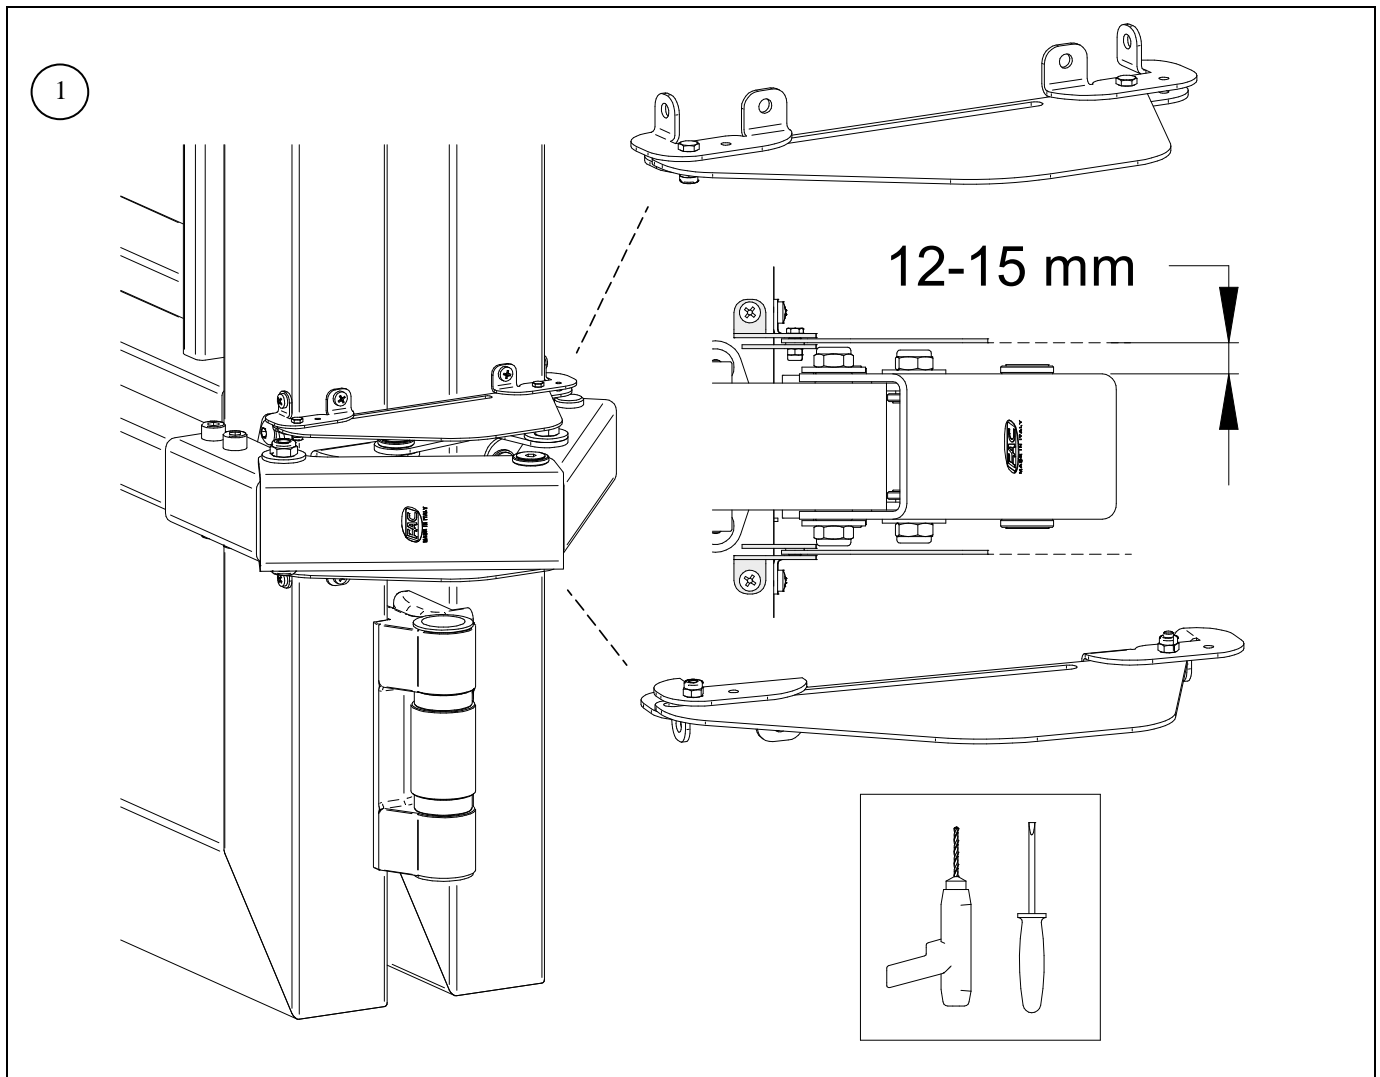

Attenzione: una installazione non conforme alla procedura illustrata e/o l'omissione delle corretta manutenzione potrebbero causare malfunzionamenti del cancello, compromettendo la sicurezza di persone e cose adiacenti.